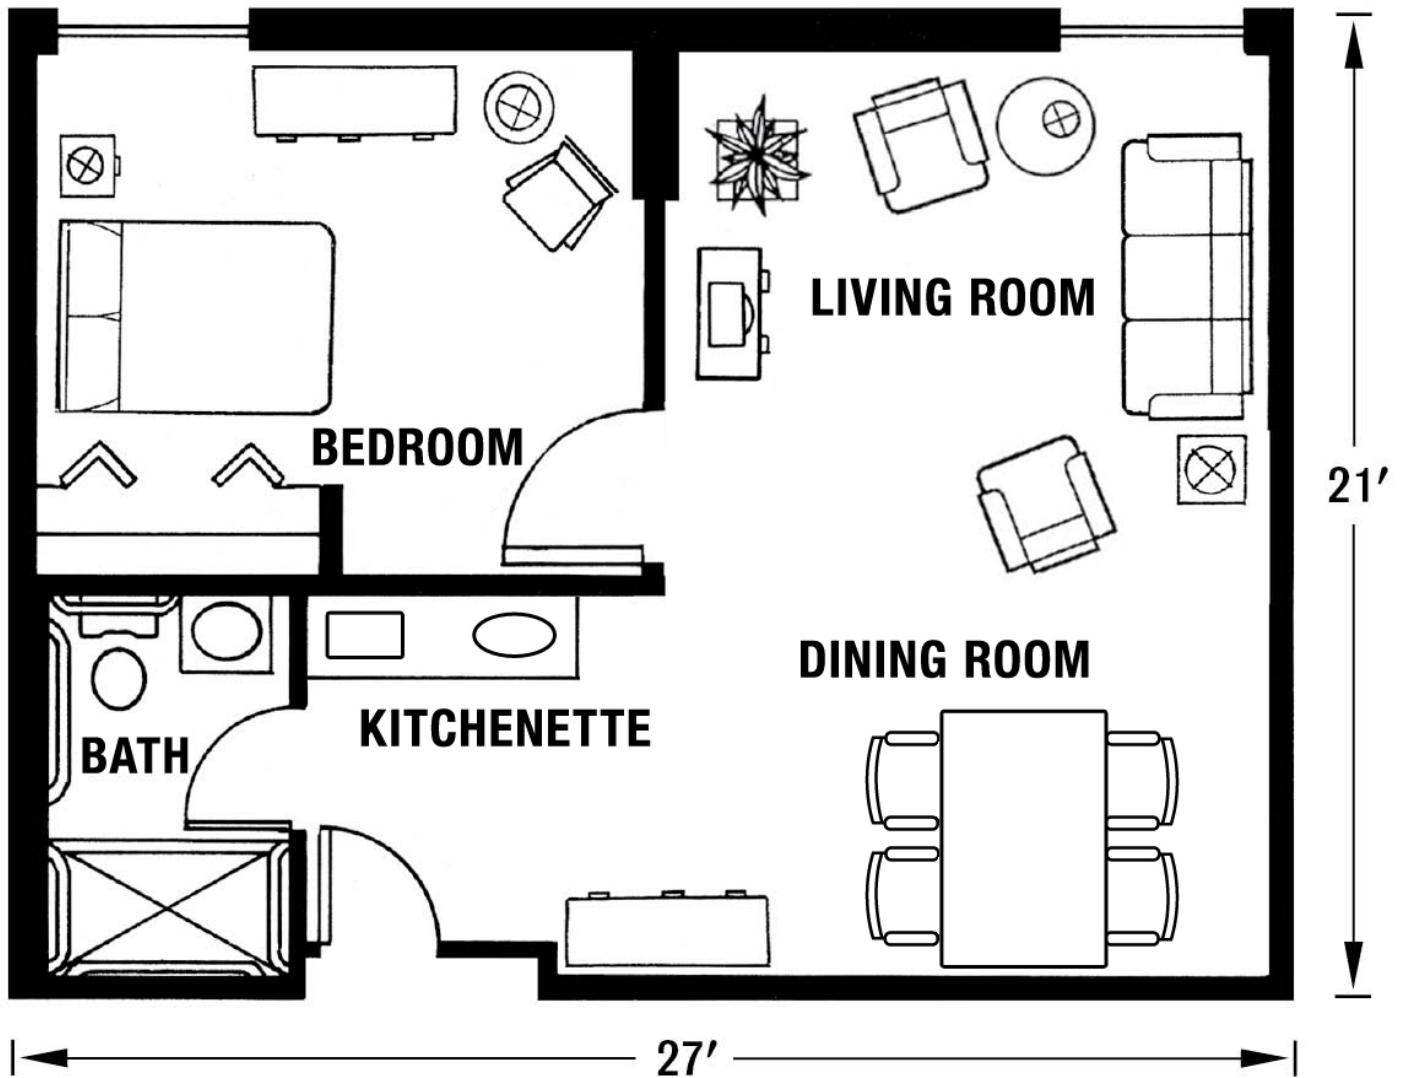

The Sycamore {One Bedroom Deluxe Apartment}

Shown With Furniture and Kitchenette, Approximately 567 Square Feet

703.834.9800
www.TallOaksAL.com
12052 N Shore Drive
Reston, VA 20190

Tall Oaks
ASSISTED  LIVING
RISING TO NEW HEIGHTS

The Sycamore {One Bedroom Deluxe Apartment}

Shown Without Furniture and With Kitchenette,
Approximately 567 Square Feet

703.834.9800
www.TallOaksAL.com
12052 N Shore Drive
Reston, VA 20190

Tall Oaks
ASSISTED LIVING
RISING TO NEW HEIGHTS

The Sycamore {One Bedroom Deluxe Apartment}

Shown With Furniture, Approximately 567 Square Feet

703.834.9800
www.TallOaksAL.com
12052 N Shore Drive
Reston, VA 20190

Tall Oaks
ASSISTED  LIVING
RISING TO NEW HEIGHTS

The Sycamore {One Bedroom Deluxe Apartment}

Shown Without Furniture, Approximately 567 Square Feet

703.834.9800
www.TallOaksAL.com
12052 N Shore Drive
Reston, VA 20190

Tall Oaks
ASSISTED LIVING
RISING TO NEW HEIGHTS