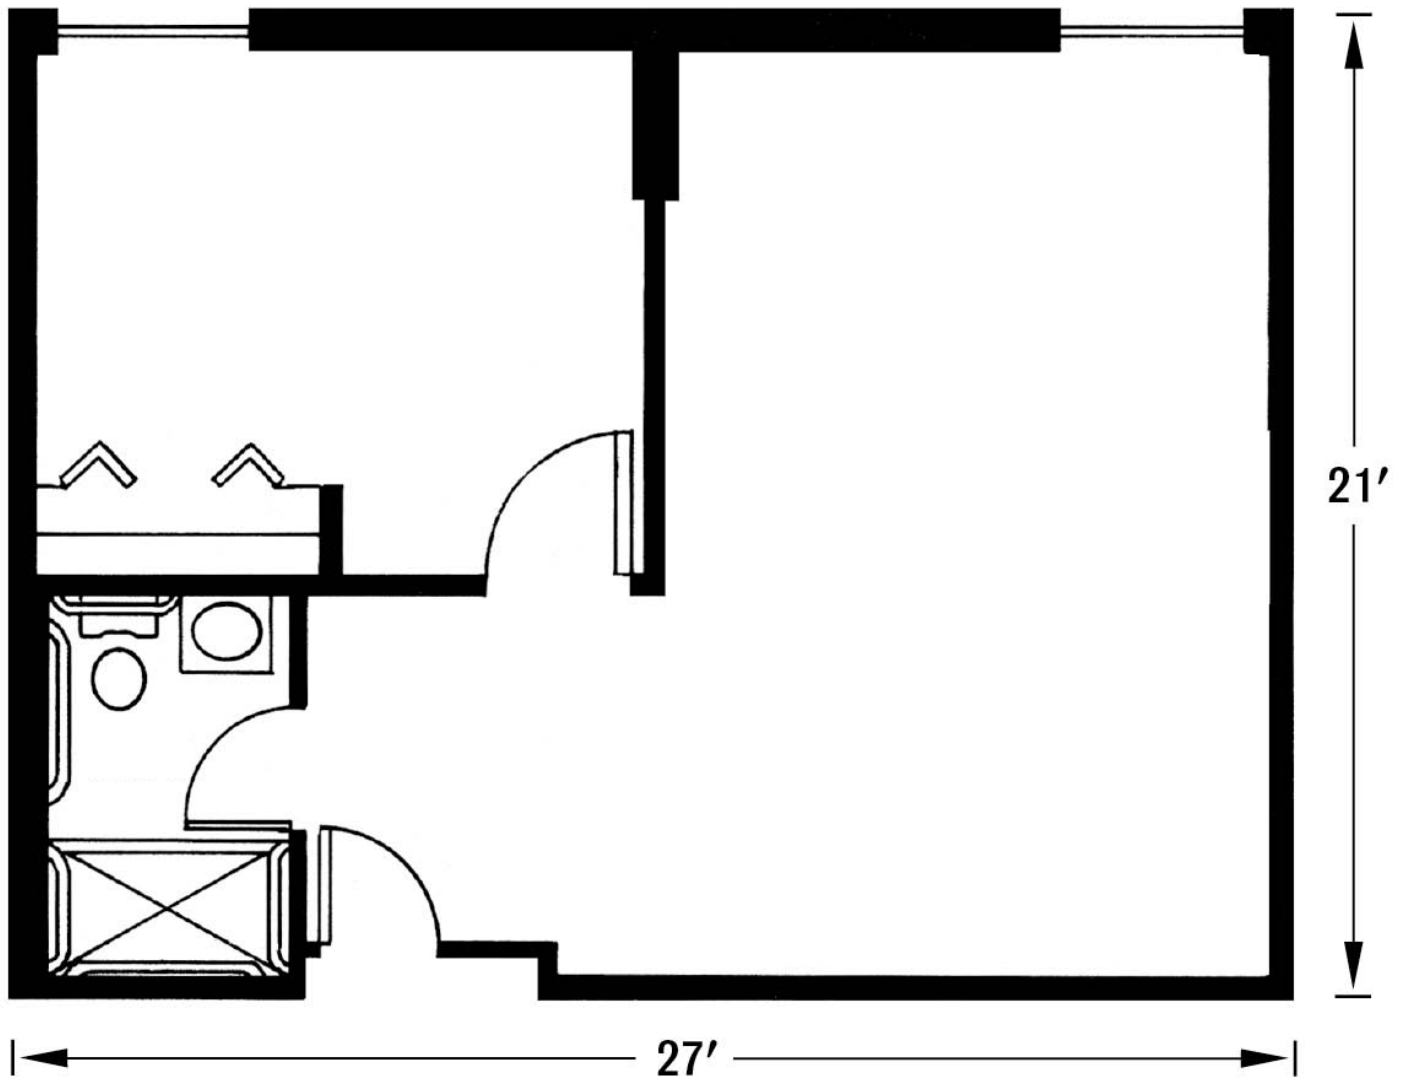

The Sycamore {One Bedroom Deluxe Apartment}

Shown Without Furniture and With Kitchenette,
Approximately 567 Square Feet

703.834.9800
www.TallOaksAL.com
12052 N Shore Drive
Reston, VA 20190

Tall Oaks
ASSISTED LIVING
RISING TO NEW HEIGHTS

The Sycamore {One Bedroom Deluxe Apartment}

Shown With Furniture, Approximately 567 Square Feet

703.834.9800
www.TallOaksAL.com
12052 N Shore Drive
Reston, VA 20190

Tall Oaks
ASSISTED  LIVING
RISING TO NEW HEIGHTS

The Sycamore {One Bedroom Deluxe Apartment}

Shown Without Furniture, Approximately 567 Square Feet

703.834.9800
www.TallOaksAL.com
12052 N Shore Drive
Reston, VA 20190

Tall Oaks
ASSISTED LIVING
RISING TO NEW HEIGHTS