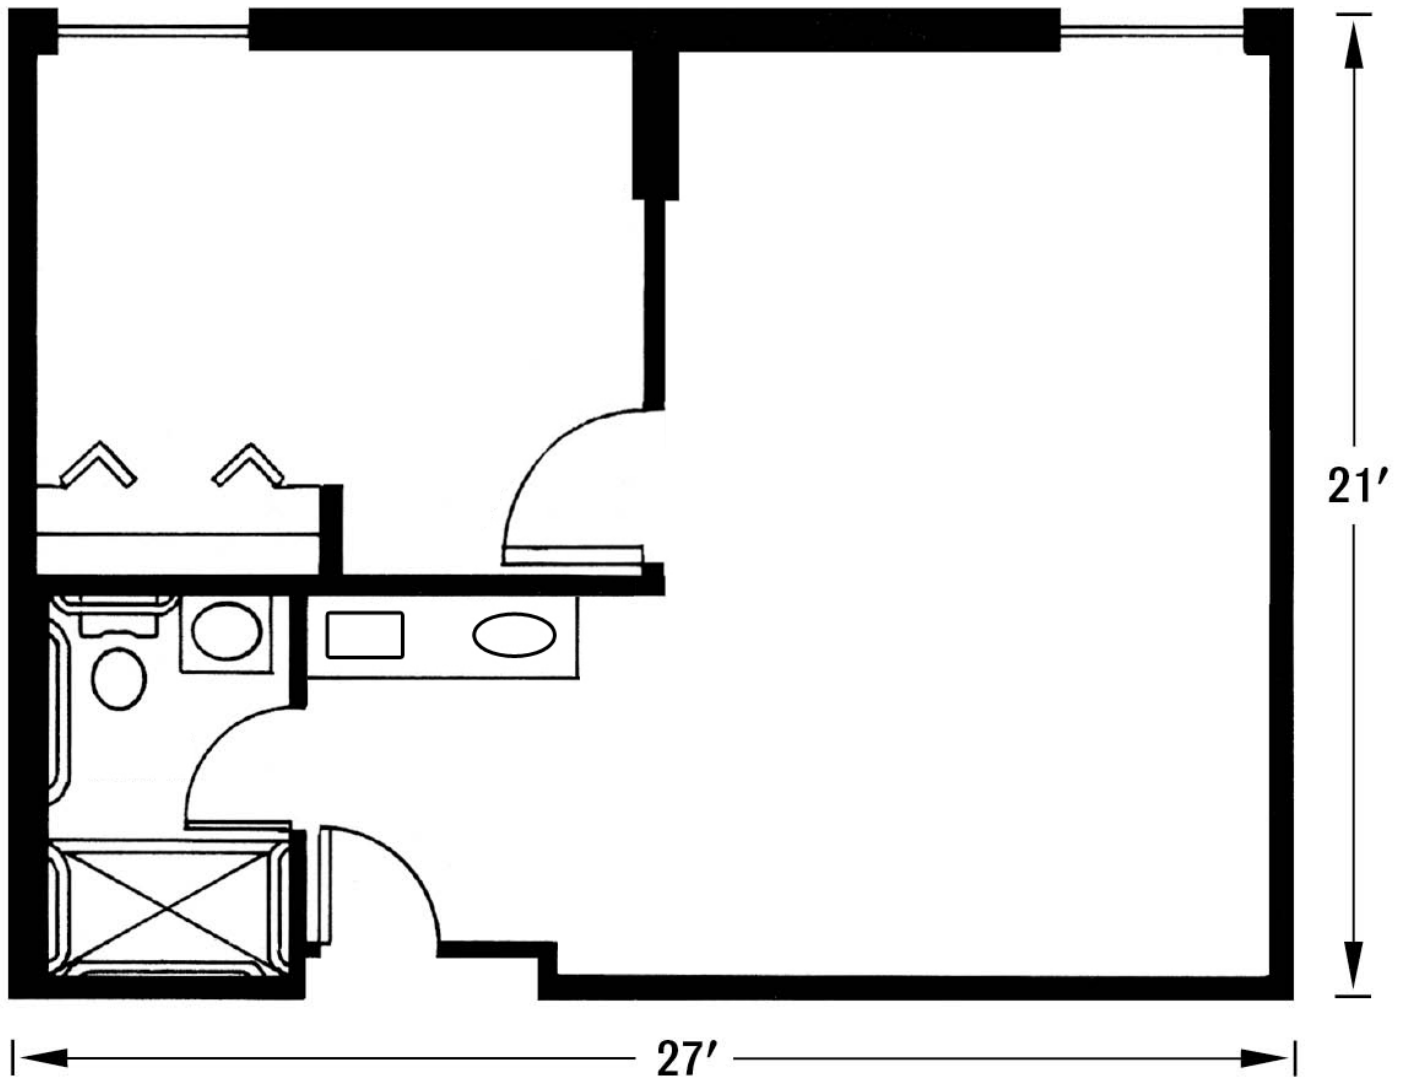

The Sycamore {One Bedroom Deluxe Apartment}

Shown With Furniture and Kitchenette, Approximately 567 Square Feet

703.834.9800
www.TallOaksAL.com
12052 N Shore Drive
Reston, VA 20190

Tall Oaks
ASSISTED  LIVING
RISING TO NEW HEIGHTS

The Sycamore {One Bedroom Deluxe Apartment}

Shown Without Furniture and With Kitchenette,
Approximately 567 Square Feet

703.834.9800
www.TallOaksAL.com
12052 N Shore Drive
Reston, VA 20190

Tall Oaks
ASSISTED LIVING
RISING TO NEW HEIGHTS

The Sycamore {One Bedroom Deluxe Apartment}

Shown With Furniture, Approximately 567 Square Feet

703.834.9800
www.TallOaksAL.com
12052 N Shore Drive
Reston, VA 20190

Tall Oaks
ASSISTED  LIVING
RISING TO NEW HEIGHTS

The Sycamore {One Bedroom Deluxe Apartment}

Shown Without Furniture, Approximately 567 Square Feet

703.834.9800
www.TallOaksAL.com
12052 N Shore Drive
Reston, VA 20190

Tall Oaks
ASSISTED LIVING
RISING TO NEW HEIGHTS