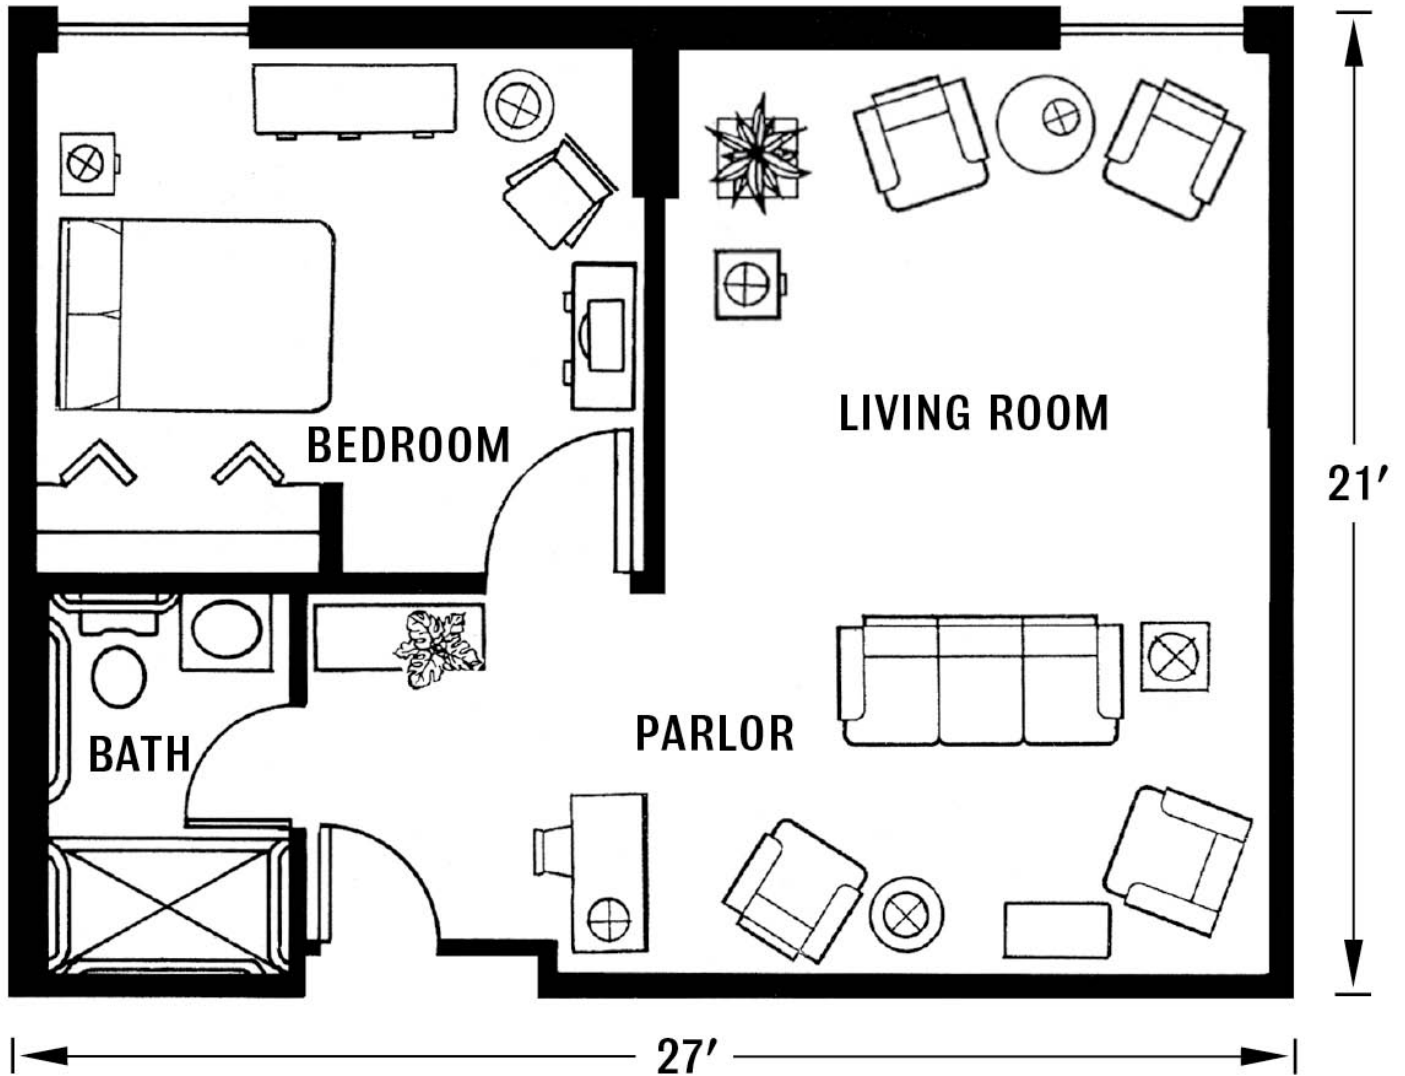

The Sycamore {One Bedroom Deluxe Apartment}

Shown With Furniture and Kitchenette, Approximately 567 Square Feet

703.834.9800
www.TallOaksAL.com
12052 N Shore Drive
Reston, VA 20190

Tall Oaks
ASSISTED  LIVING
RISING TO NEW HEIGHTS

The Sycamore {One Bedroom Deluxe Apartment}

Shown Without Furniture and With Kitchenette,
Approximately 567 Square Feet

703.834.9800
www.TallOaksAL.com
12052 N Shore Drive
Reston, VA 20190

Tall Oaks
ASSISTED LIVING
RISING TO NEW HEIGHTS

The Sycamore {One Bedroom Deluxe Apartment}

Shown With Furniture, Approximately 567 Square Feet

703.834.9800
www.TallOaksAL.com
12052 N Shore Drive
Reston, VA 20190

Tall Oaks
ASSISTED  LIVING
RISING TO NEW HEIGHTS

The Sycamore {One Bedroom Deluxe Apartment}

Shown Without Furniture, Approximately 567 Square Feet

703.834.9800
www.TallOaksAL.com
12052 N Shore Drive
Reston, VA 20190

Tall Oaks
ASSISTED LIVING
RISING TO NEW HEIGHTS